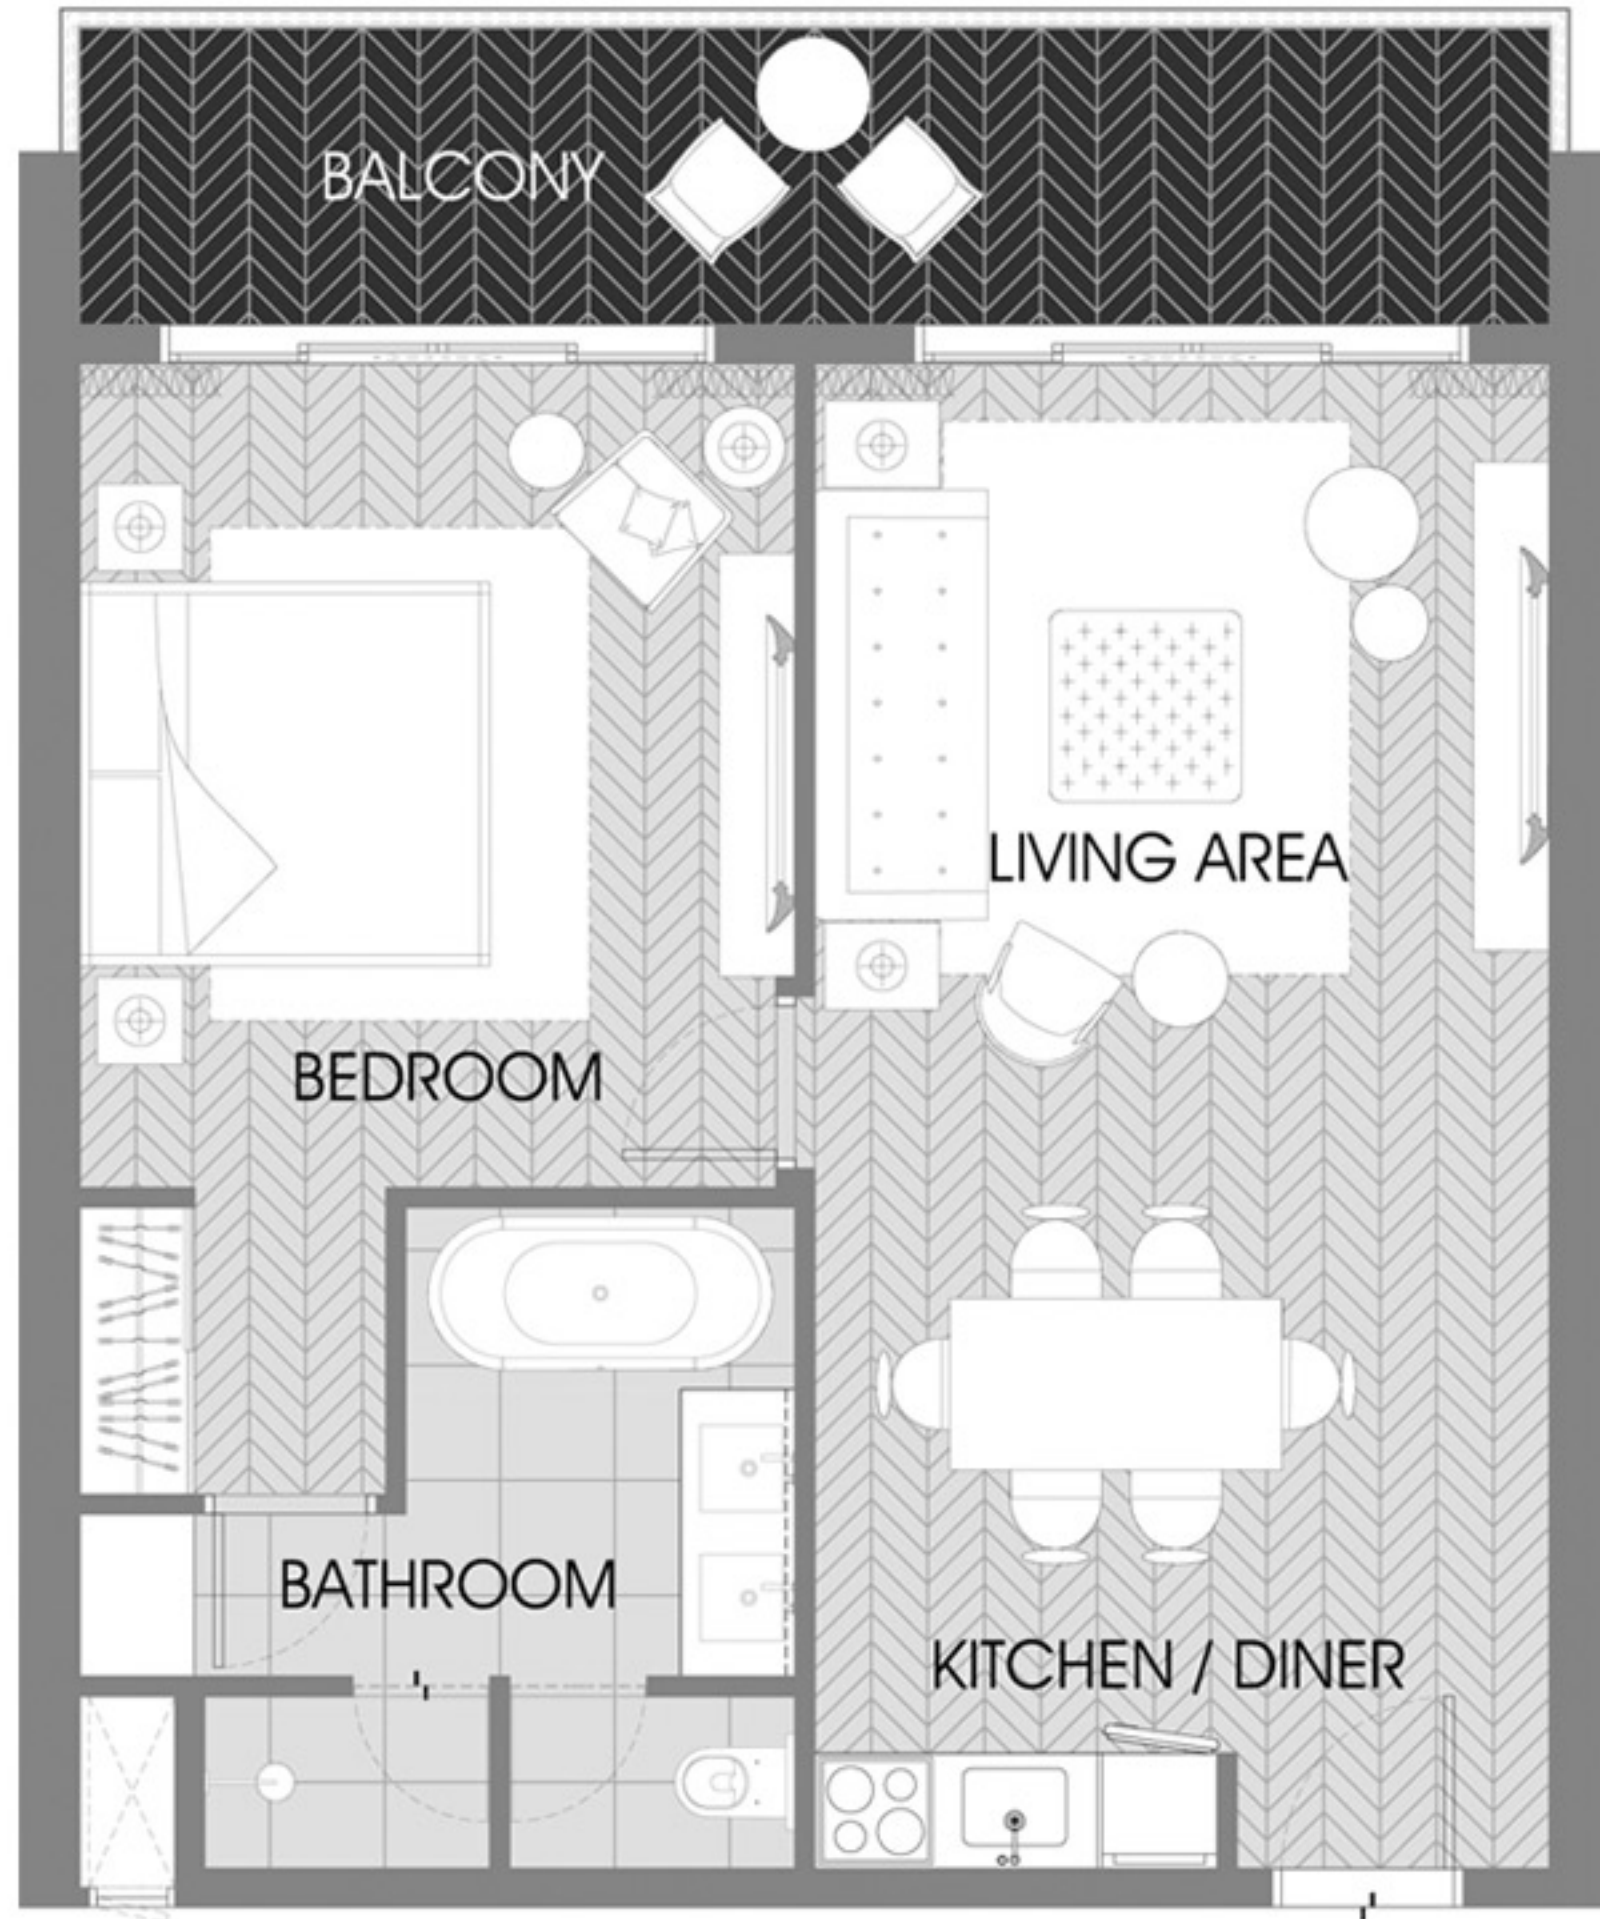

# yoo collection Phuket

1 BEDROOM TYPE2		
INTERIOR	651.39 Sq.ft.	60.52 Sq.m.
EXTERIOR	112.51 Sq.ft.	10.45 Sq.m.
TOTAL AREA	763.90 Sq.ft.	70.97 Sq.m.

# yoo collection Phuket

1 BEDROOM TYPE2A		
INTERIOR	651.39 Sq.ft.	60.52 Sq.m.
EXTERIOR	84.97 Sq.ft.	7.89 Sq.m.
TOTAL AREA	736.36 Sq.ft.	68.41 Sq.m.

# yoo collection Phuket

1 BEDROOM TYPE3		
INTERIOR	693.84 Sq.ft.	64.47 Sq.m.
EXTERIOR	145.80 Sq.ft.	13.54 Sq.m.
TOTAL AREA	839.64 Sq.ft.	78.01 Sq.m.

# yoo collection Phuket

2 BEDROOM TYPE8A		
INTERIOR	977.15 Sq.ft.	90.78 Sq.m.
EXTERIOR	148.11 Sq.ft.	13.76 Sq.m.
TOTAL AREA	1125.26 Sq.ft.	104.54 Sq.m.